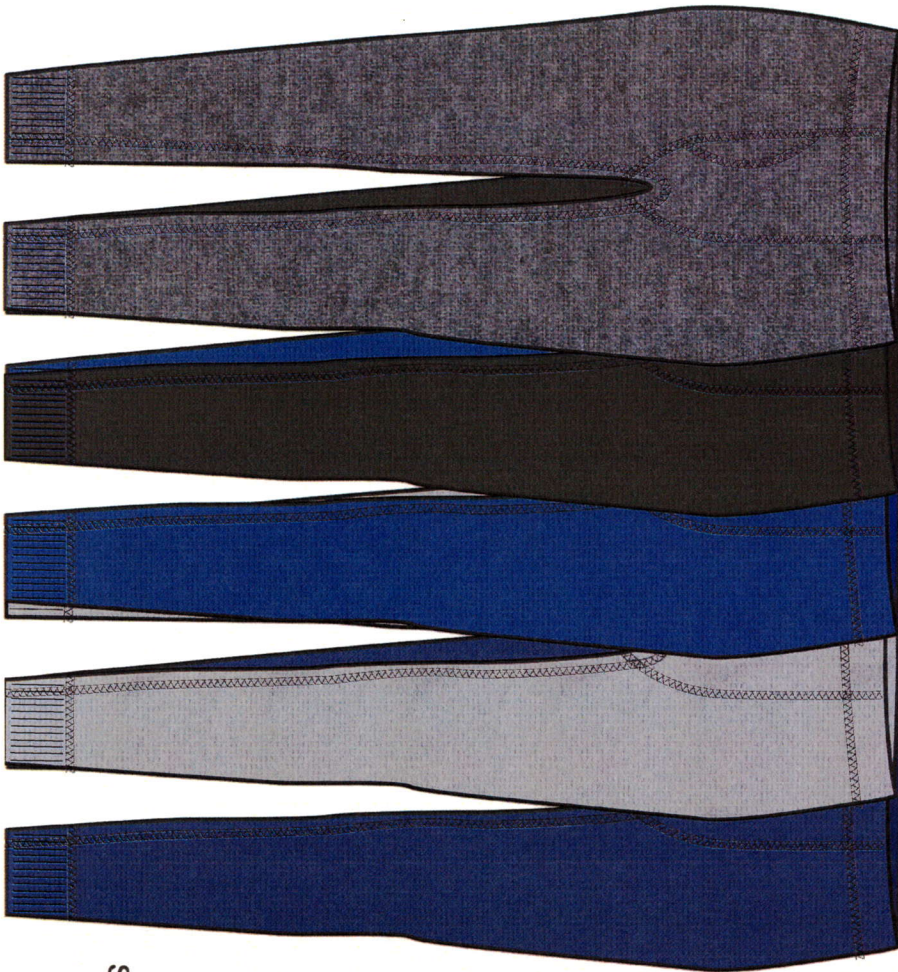

Spring 2024 2-Piece Thermal Sets

Pantone#
 Charcoal Heather Grey BC08
 Black C
 Navy Blue 19-3864 TCX
 Med Grey Heather BC04
 BluePrint 19-3939 TCX

Fabric Content:

Solid: 60% Cotton 40% POLY 160 GSM
 Heather Grey / Charcoal Heather
 60% Cotton 40% POLY -160 GSM

PrePack-2
 Size: S, M, L, X

TH